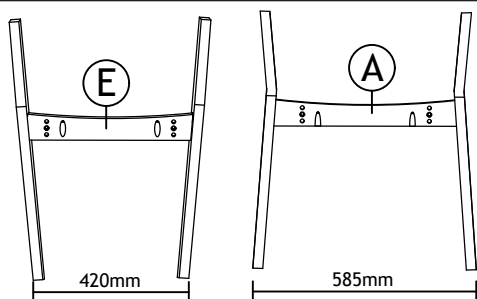

PIECES / PARTS LIST / PARTES / PEZZI

FRONT LEG

(A) X1

(B) X1
RIGHT

(C) X1
LEFT

(D) X1

BACK LEG

(E) X1

(F) X1

FIXATION / FASTENINGS / FIJACIÓN / FISSAZIONE

(1) x4
M6 x 50MM

(2) x4
M6 x 30MM

(3) x8
1 / 4"

(4) x8
8 x 30MM

(5) x4
M6 x 25MM

(6) x4

(7) x1
M4

(8) x4
M6 x 16MM
(BLACK)

(9) x4

BACK LEG

FRONT LEG

Remark:
Hole marking always at
bottom right hand side.

1

2